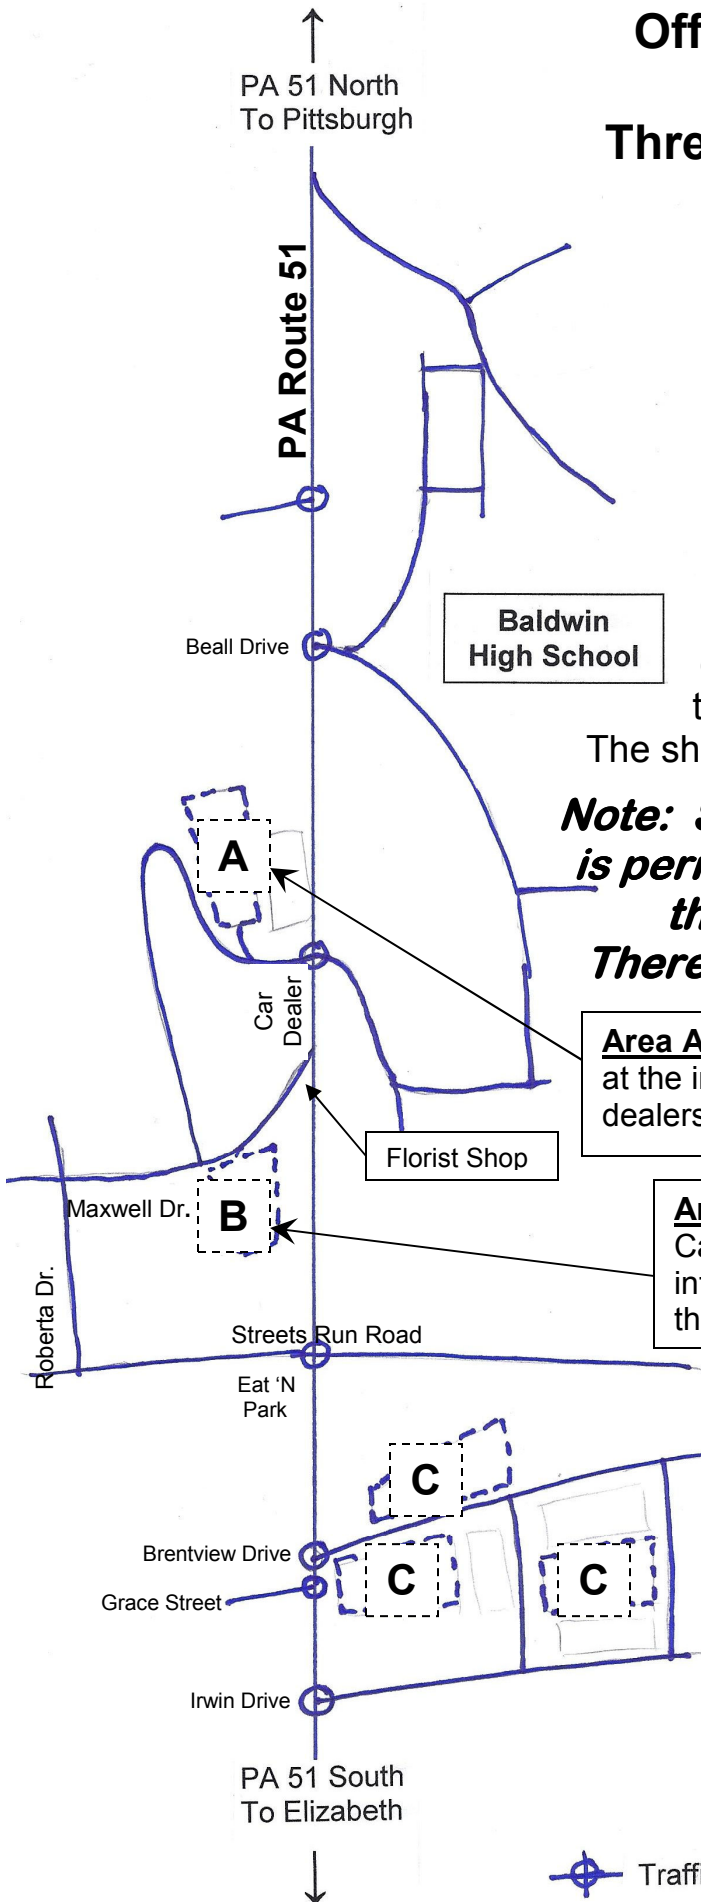

Off-site Parking Locations for the Drum Corps International Three Rivers Summer Music Games at Baldwin High School June 23, 2011

Handicapped/Physically Disabled parking has been increased at Baldwin High School.

Off-site parking has been significantly increased since last year. Avoid the congestion around the High School and use the off-site locations with bus shuttle service. The shuttle service starts at approximately 5:15 pm.

Note: Street Parking in Whitehall Borough is permitted, but restricted to one side of the street as indicated by signs. There may be other restrictions posted.

Area A – The parking lot is behind First Commonwealth Bank at the intersection of Borough Park Drive. A Lincoln Mercury dealership is on Route 51 across the street from the bank.

Area B – The Holy Trinity Serbian Orthodox Cathedral parking lot is on Maxwell Drive, which intersects Route 51 (a Florist is on the corner of the intersection with Route 51).

Area C – Multiple parking lots at St. Elizabeth Church.